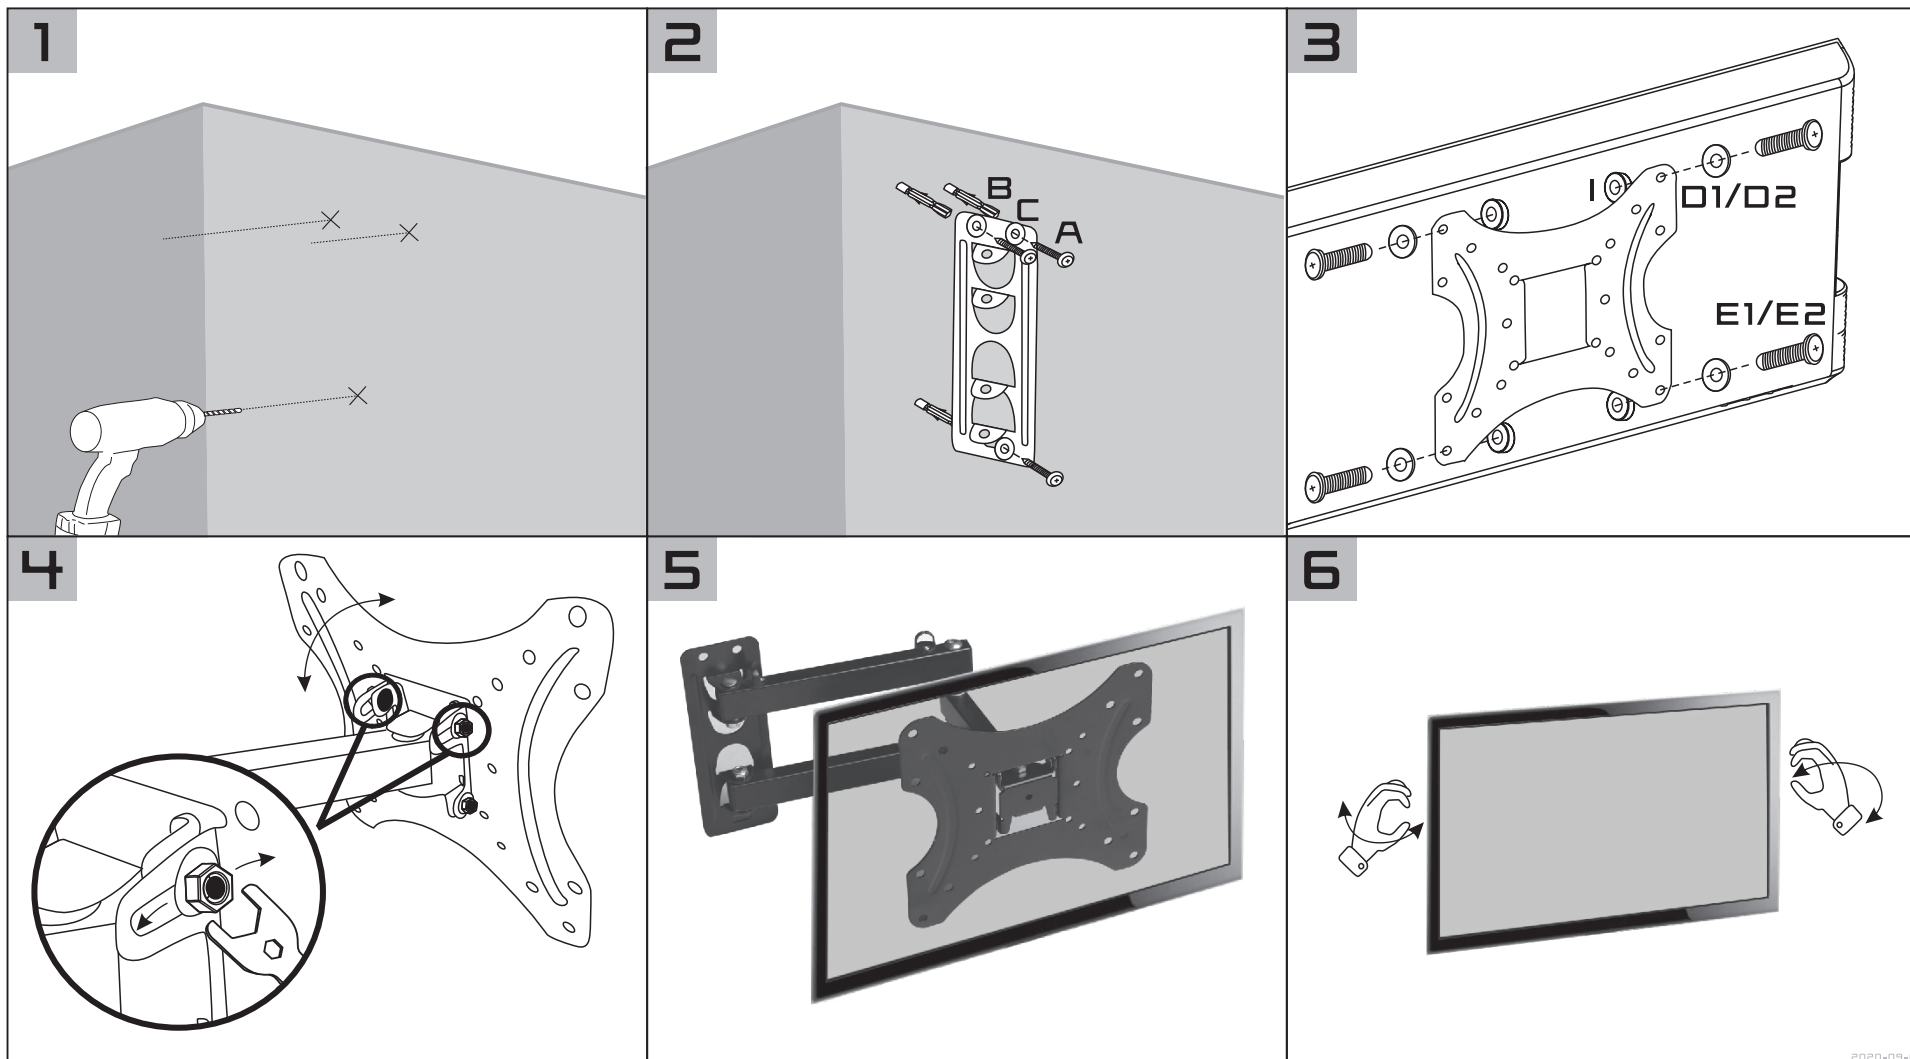

2020.09.07  
285x210mm  
LxWmm

FULL MOTION TV MONITOR WALL MOUNT

VESA COMPLIANCE: 75x75, 100x100, 200x100, 200x200

KRX0059

2020-09-07

[A] x3

[B] x3

[C] x3 - M8  
[O1] x4 - M4  
[O2] x4 - M6

[E1] x4 - M4/5x16  
[E2] x4 - M6x20

[I] x4

[G] x2

[H] x1

WWW.KRUX.TECH

ENTITY RESPONSIBLE/  
PODMIOT ODPOWIEDZIALNY:

COOLING.PL ZDZIECH SP.J.  
UL. SOKOŁOWSKA 24  
05-806 SOKOŁÓW, POLAND

TEL. +48 22 292 01 30  
800: 000020025  
MADE IN CHINA