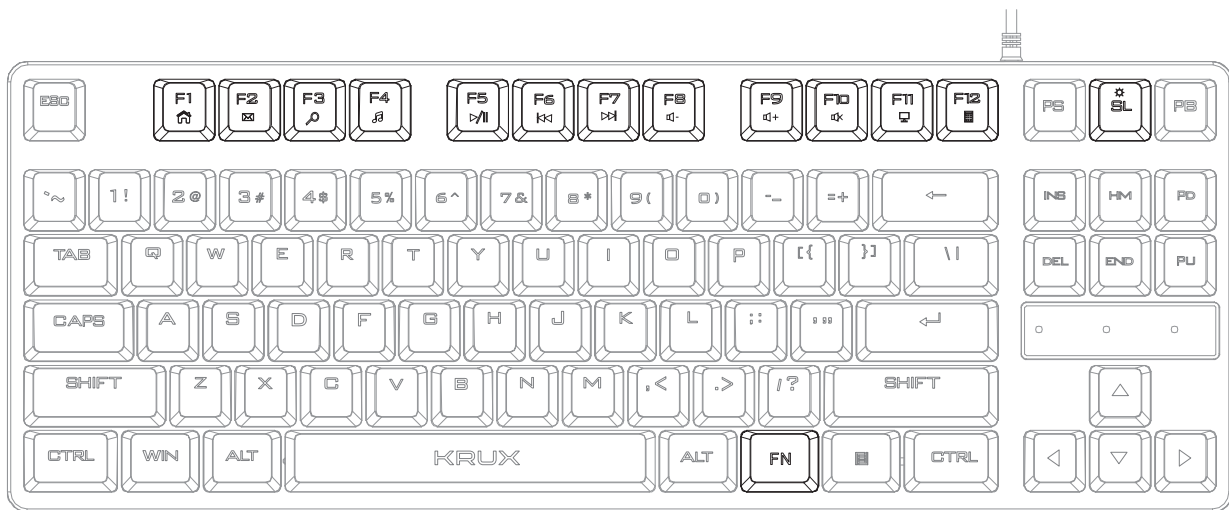

SOLAR TKL RGB

KRX0114

WWW.KRUX.TECH

USTAWIENIA PODŚWIETLENIA:

Włącz/wyłącz podświetlenie

KEY FUNCTION:

FN + F1	Przeglądarka	FN + F7	Następny utwór
FN + F2	E-Mail	FN + F8	Dźwięk -
FN + F3	Szukaj	FN + F9	Dźwięk +
FN + F4	Muzyka	FN + F10	Wycisz
FN + F5	Odtwarzanie/pauza	FN + F11	Mój komputer
FN + F6	Poprzedni utwór	FN + F12	Kalkulator