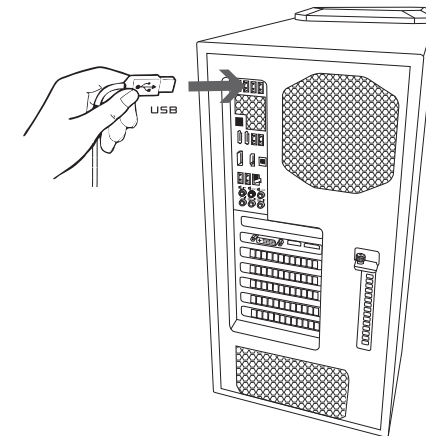

FN + Volume -

FN + Volume +

FN + Mute

FN + My computer

FN + Calculator

INSTALLATION:

Use and warranty limitations:

- The product should be used according to its intended purpose. Incorrect use can damage the product and endanger the life of the user;
- Excessive humidity, dust and other contaminations can result in product damage which is not covered by the warranty;
- Avoid exposure to rapid changes ambient temperature. Should they occur, wait approx. 30 minutes before using the product until temperature is leveled;
- You can find the warranty terms and conditions at <https://krux.tech/>.