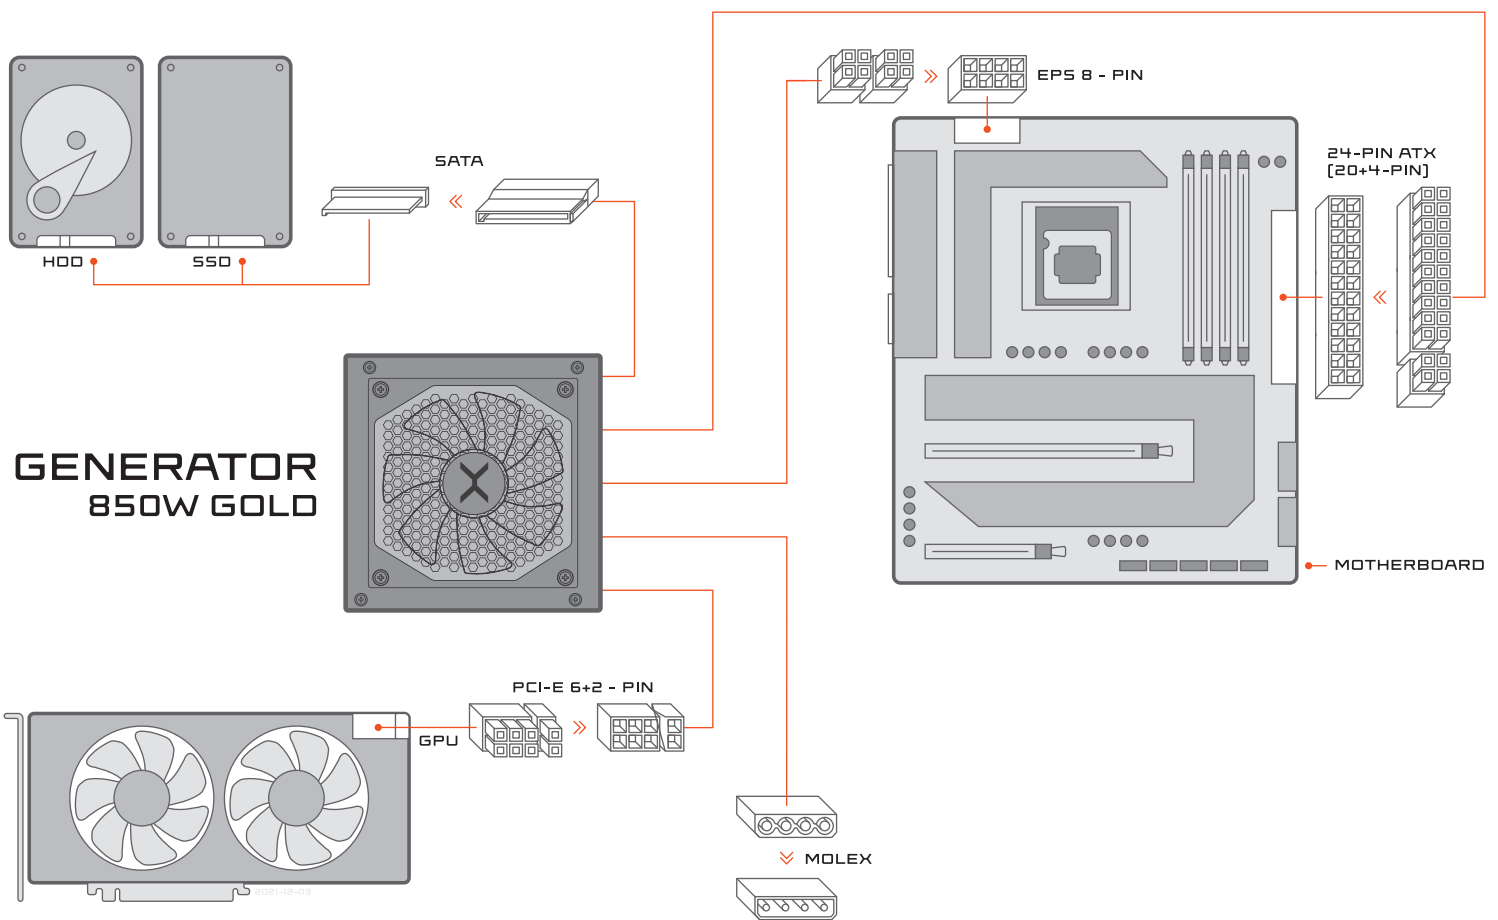

GENERATOR 850W GOLD

KRX0119

X — POWER OUTPUT & PROTECTIONS / MOC WYJŚCIOWA I ZABEZPIECZENIA

AC INPUT	100-240 V, 12 A, 47-63 Hz ACTIVE PFC				
DC OUTPUT	+3.3 V	+5 V	+12 V	-12 V	+5 VSB
MAX A	20	20	70.5	0.3	2.5
MAX W	110		846	3.6	12.5
TOTAL	850 W				

🛡️: OCP, OPP, OTP, OVP, SCP, SIP, UVP

X — CONNECTING DIAGRAM / SCHEMAT PODŁĄCZENIA

X — WARRANTY / GWARANCJA

USE AND WARRANTY LIMITATIONS:

- THE PRODUCT SHOULD BE USED ACCORDING TO IT'S INTENDED PURPOSE. INCORRECT USE CAN DAMAGE THE PRODUCT AND ENDANGER THE LIFE OF THE USER;
- EXCESSIVE HUMIDITY, DUST AND OTHER CONTAMINATIONS CAN RESULT IN PRODUCT DAMAGE WHICH IS NOT COVERED BY THE WARRANTY;
- AVOID EXPOSURE TO RAPID CHANGES AMBIENT TEMPERATURE. SHOULD THEY OCCUR, WAIT APPROX. 30 MINUTES BEFORE USING THE PRODUCT UNTIL TEMPERATURE IS LEVELLED;
- YOU CAN FIND THE WARRANTY TERMS AND CONDITIONS AT [HTTPS://KRUX.TECH/](https://krux.tech/).