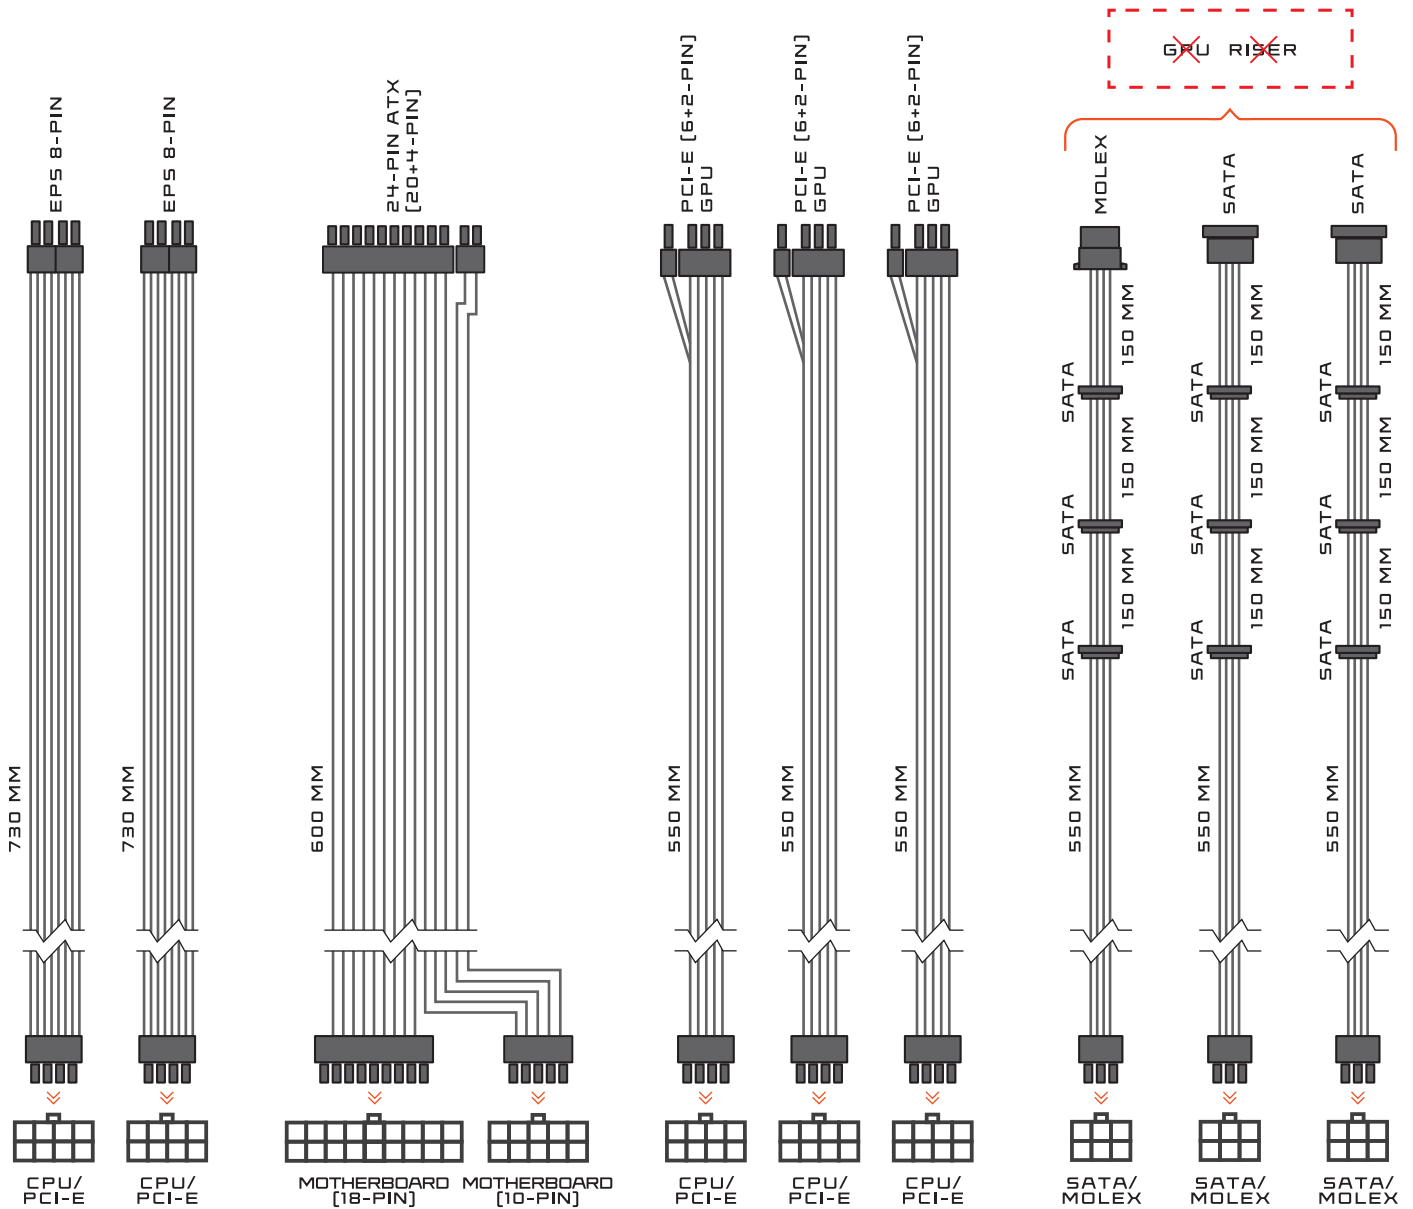

GENERATOR 850W GOLD

KRX0119

X CABLES / OKABLOWANIE

ATTENTION! USE ONLY MANUFACTURER SUPPLIED CABLES TO CONNECT YOUR PSU. ATTEMPTING TO USE OTHER CABLES, THAT MAY NOT BE COMPATIBLE, CAN CAUSE SERIOUS DAMAGE TO YOUR SYSTEM AND POWER SUPPLY.

UWAGA! DO PODŁĄCZENIA ZASILACZA UŻYWAJ TYLKO PRZEWODÓW DOŁĄCZONYCH PRZEZ PRODUCENTA. PRÓBA UŻYCIA INNYCH PRZEWODÓW, KTÓRE MOGĄ NIE BYĆ KOMPATYBILNE, MOŻE SPOWODOWAĆ POWAŻNE USZKODZENIA TWOJEGO PC I ZASILACZA.