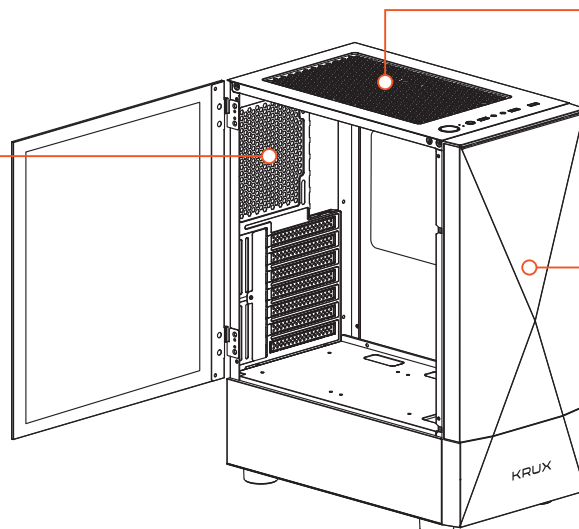

## X FANS / AIO

\* INCLUDED

FANS / WENTYLATORY:  
1 x 120 mm\*

AIO:  
120 mm

FANS / WENTYLATORY:  
2 x 120 mm

FANS / WENTYLATORY:  
2 x 140 mm\* / 3 x 120 mm

AIO:  
240 mm