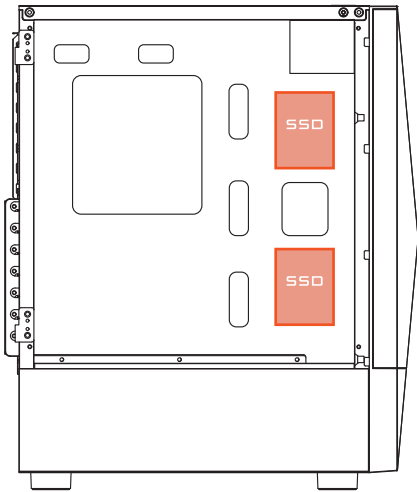

## X PANEL I/O

1. POWER
2. RESET
3. USB 2.0
4. AUDIO
5. USB 2.0
6. USB 3.0

## X 3.5" HDD / 2.5" SSD

MAX 3 x SSD /  
MAX 2 x HDD

## X FANS / AIO

\* INCLUDED

FANS / WENTYLATORY:  
1 x 120 mm\*

AIO:  
120 mm

FANS / WENTYLATORY:  
2 x 120 mm

FANS / WENTYLATORY:  
2 x 140 mm\* / 3 x 120 mm

AIO:  
240 mm