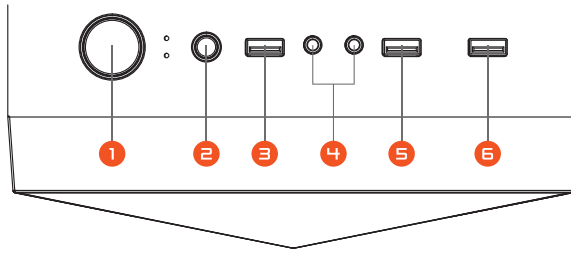

## X PANEL I/O

1. POWER
2. RESET
3. USB 2.0
4. AUDIO
5. USB 2.0
6. USB 3.0

## X 3.5" HDD / 2.5" SSD

MAX 3 x SSD /  
MAX 2 x HDD

## X FANS / AIO

\* INCLUDED

FANS / WENTYLATORY:  
1 x 120 mm\*

AIO:  
120 mm

FANS / WENTYLATORY:  
2 x 120 mm

FANS / WENTYLATORY:  
2 x 140 mm\* / 3 x 120 mm

AIO:  
240 mm