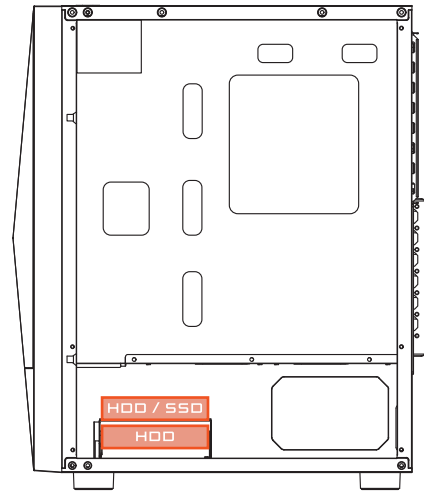

## X PANEL I/O

1. POWER
2. RESET
3. USB 2.0
4. AUDIO
5. USB 2.0
6. USB 3.0

## X 3.5" HDD / 2.5" SSD

MAX 3 x SSD /  
MAX 2 x HDD

## X FANS / AIO

\* INCLUDED

FANS / WENTYLATORY:  
1 x 120 mm\*

AIO:  
120 mm

FANS / WENTYLATORY:  
2 x 120 mm

FANS / WENTYLATORY:  
2 x 140 mm\* / 3 x 120 mm

AIO:  
240 mm